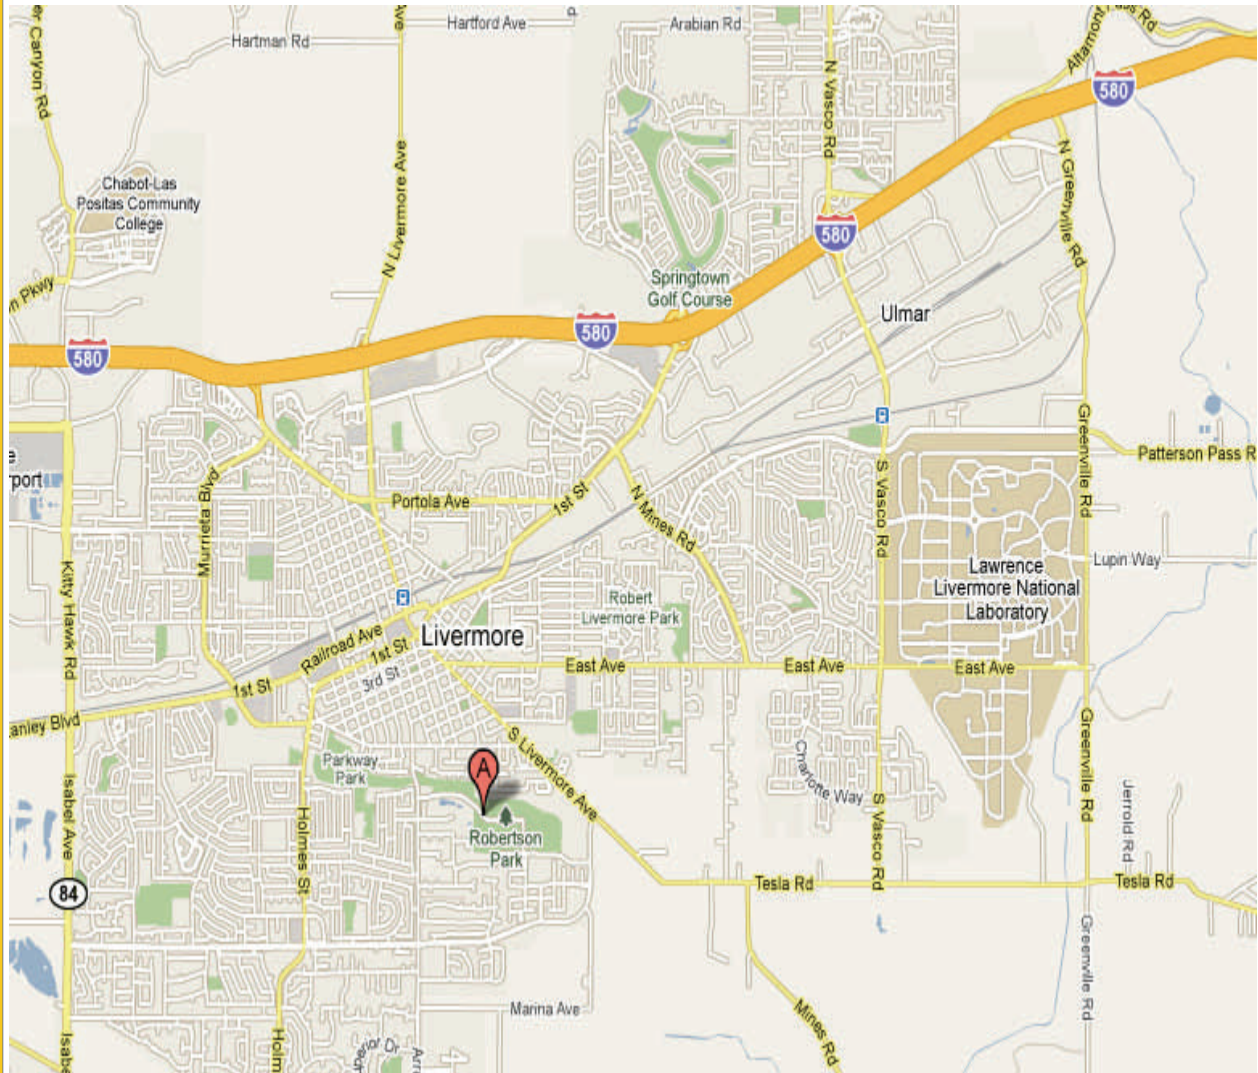

# U10 Playing Venue Founders' Cup Livermore, CA

## Robertson Park